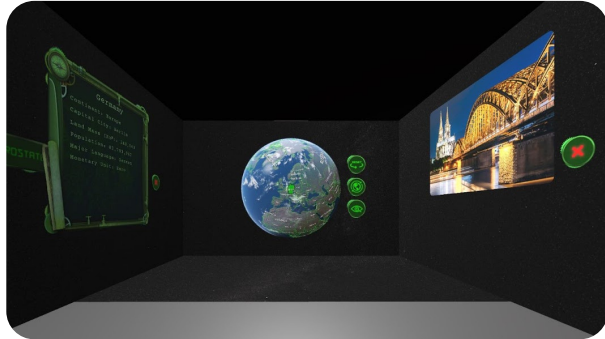

immersive
i n t e r a c t i v e

REACH OUT NOW FOR PRICING AND INFORMATION

ECHO EDUCATION TECHNOLOGY

EDUCATION POWERED BY INNOVATION

Immersive Interactive

KEY FEATURES:

- ✓ User-friendly software allows for easy control of your environment from a provided tablet
- ✓ Choose from provided content or create your own
- ✓ Thousands of backgrounds, exercises and scenes included
- ✓ Fully interactive content templates
- ✓ 360-degree camera is provided to record your own local content
- ✓ A full suite of effects including lights, scents, wind, snow, rumble, heat
- ✓ Fully interactive on wall surfaces and floor
- ✓ High quality projections with a correct aspect ratio (no distorted projections)
- ✓ Perfectly seamless high quality flat projections that can light up any size space
- ✓ Available to scale into multiple rooms
- ✓ Gesture control using multiple front-facing kinetic sensors
- ✓ Add interactive hotspots with questions, facts, video, images, or sounds
- ✓ Access to new content downloads
- ✓ Can be used by any program